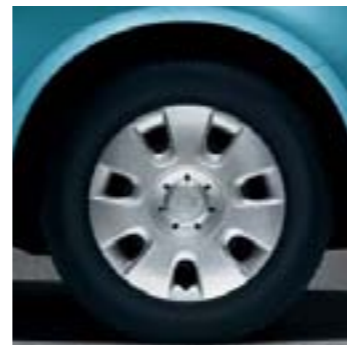

Hub covers **Draco** for wheel 5.0J x 14", 4-piece set (CDB 700 003)