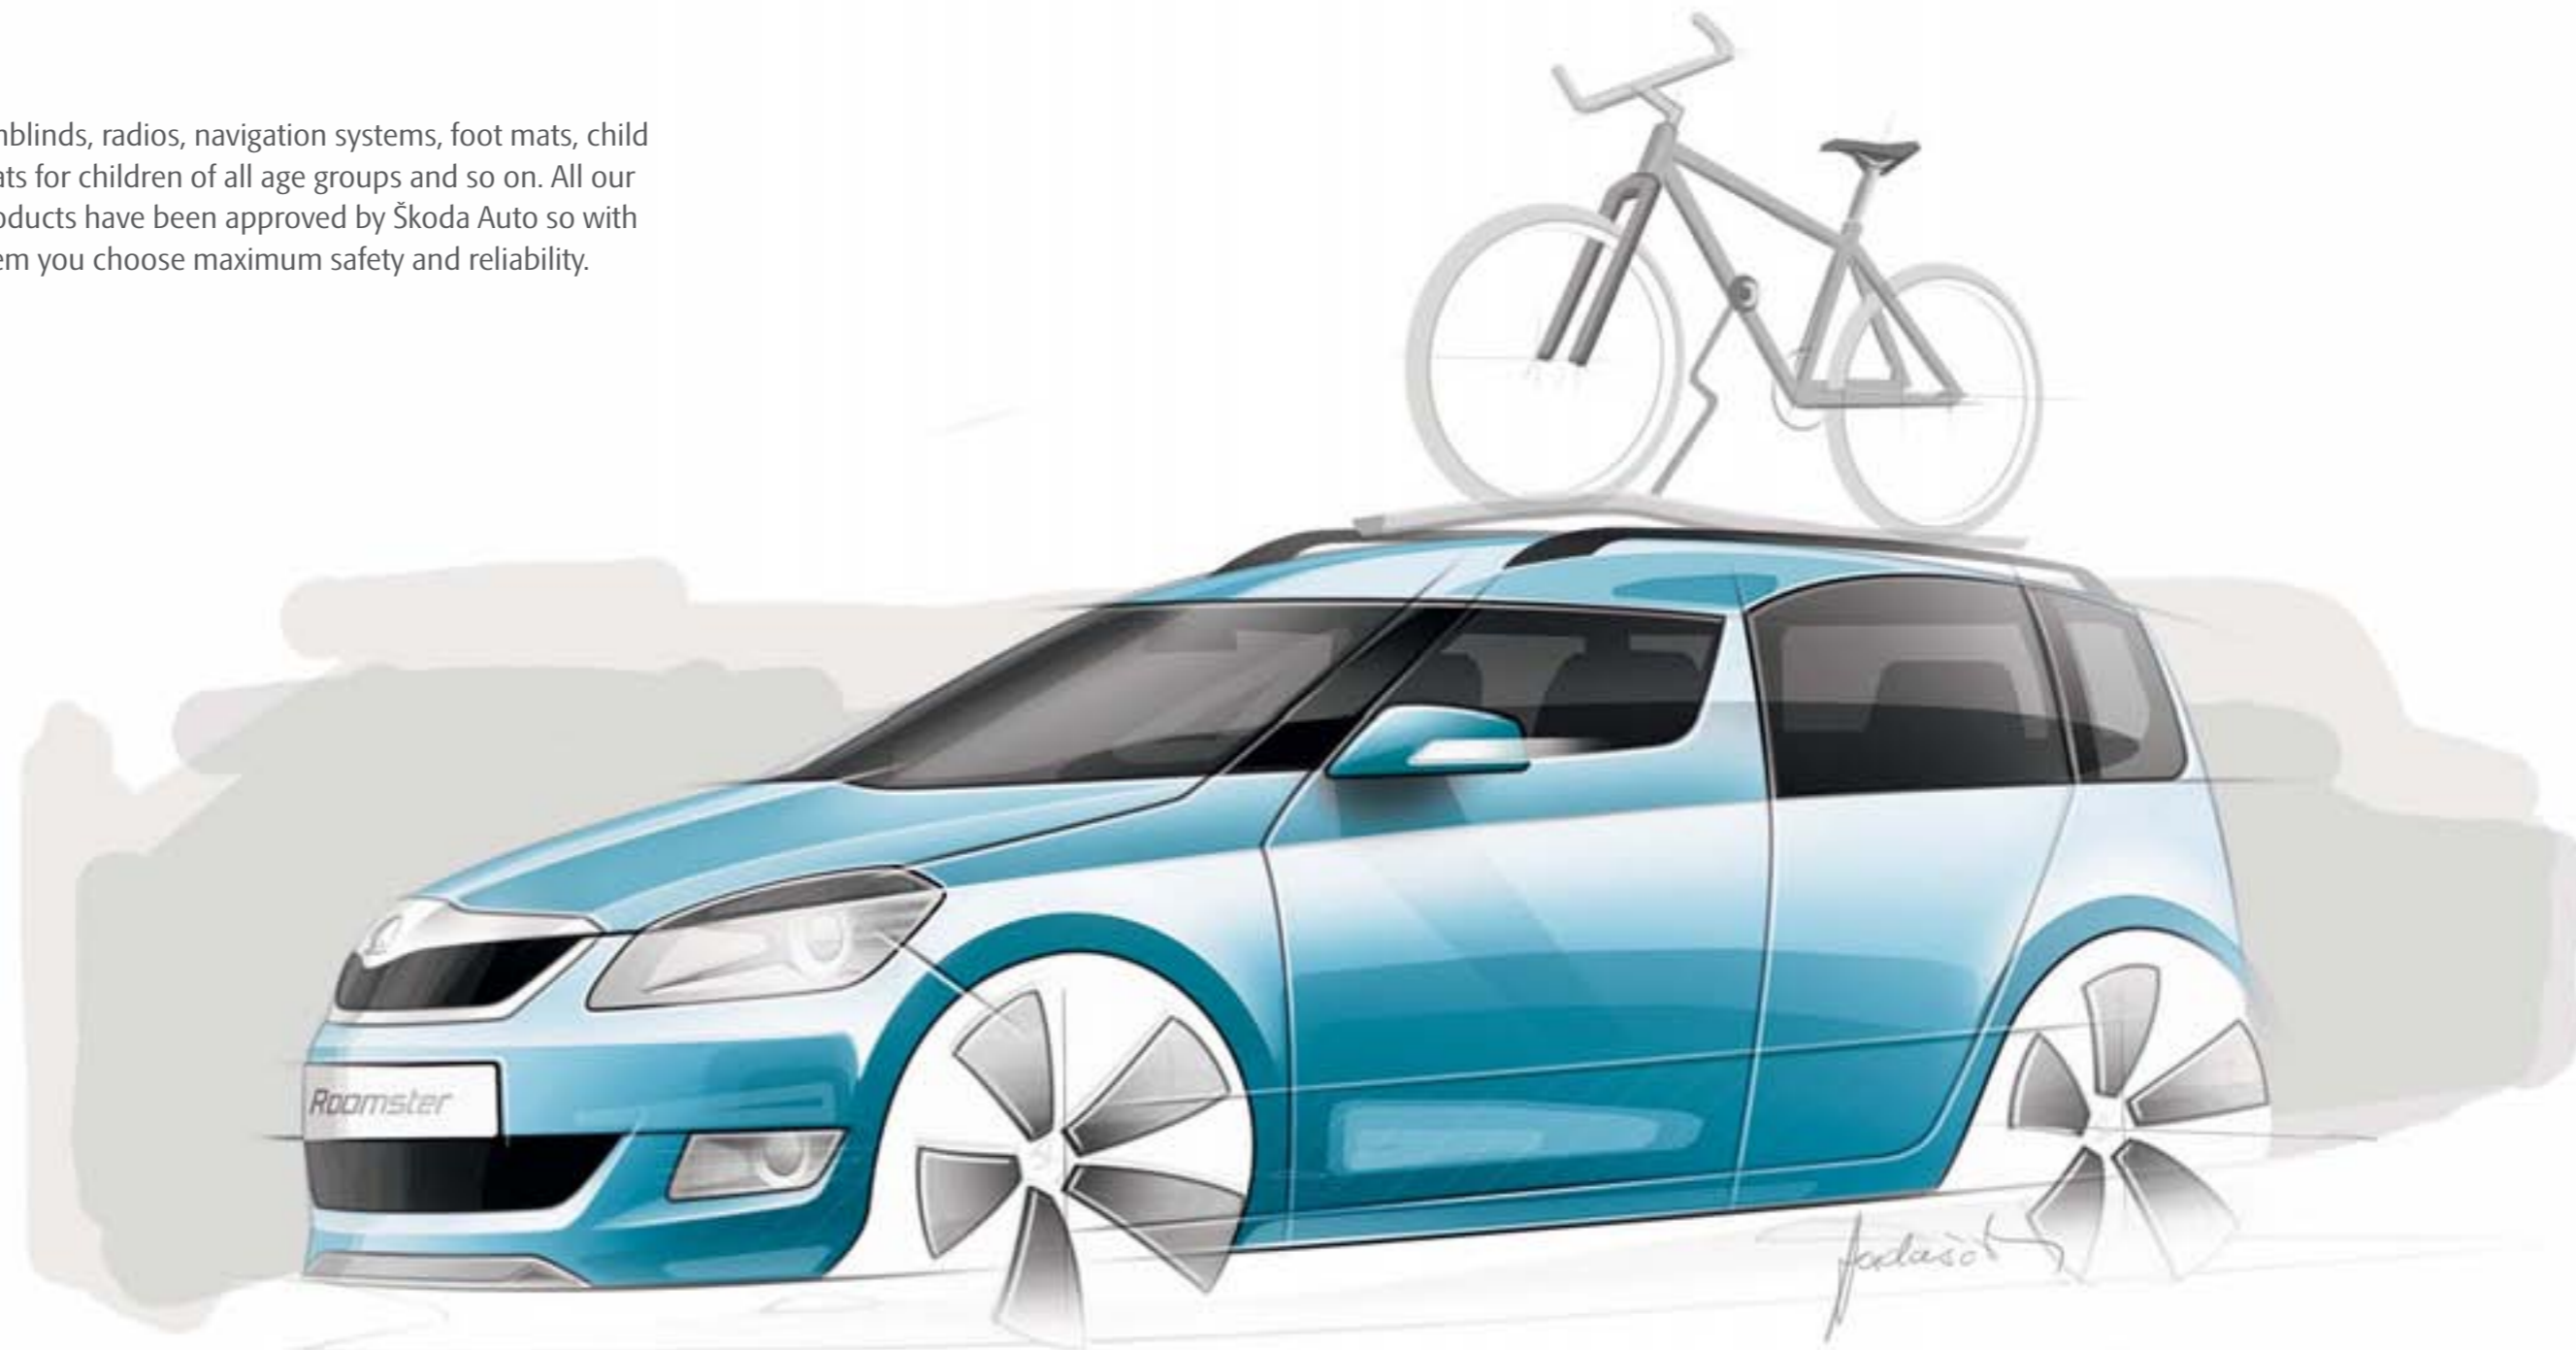

The **Škoda Genuine Accessories** allow you to emphasise the uniqueness of the car, maximise its practicality and enhance its comfort. In our range, which is essentially an extension of the extra equipment, you will find various products including alloy wheels, leather accessories,

sunblinds, radios, navigation systems, foot mats, child seats for children of all age groups and so on. All our products have been approved by Škoda Auto so with them you choose maximum safety and reliability.

- 2-3 Introduction
- 4-7 Sport & Design
- 8-9 Music & Communication
- 10-15 Comfort & Utility
- 16-19 Transport
- 20-23 Safety