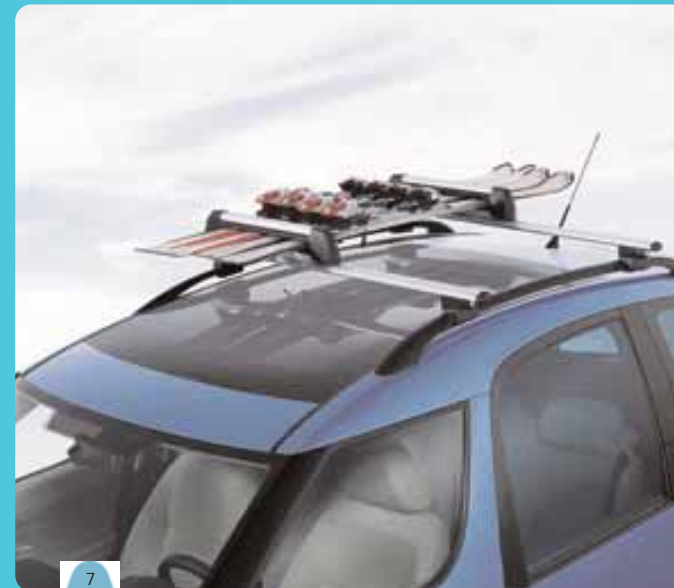

1. Lockable bicycle carrier with aluminium profile (LBT 009 004)
3. Interior bicycle holder for 2 bicycles (LAH 770 002)

2. Lockable bicycle carrier (LBT 009 003A)
4. Bicycle carrier for a tow bar, capacity for 2 bicycles (LBT 009 005)

5. Lockable ski box for skis and snowboards, capacity up to 5 pairs of skis or 4 snowboards (LBT 009 001)
7. Lockable ski or snowboard rack with aluminium profile, capacity up to 4 pairs of skis or 2 snowboards (LBB 000 001)

6. Lockable luggage box, 360-litre capacity (LBT 009 002)
8. Lockable ski or snowboard rack, capacity up to 4 pairs of skis or 2 snowboards (LBT 071 027)