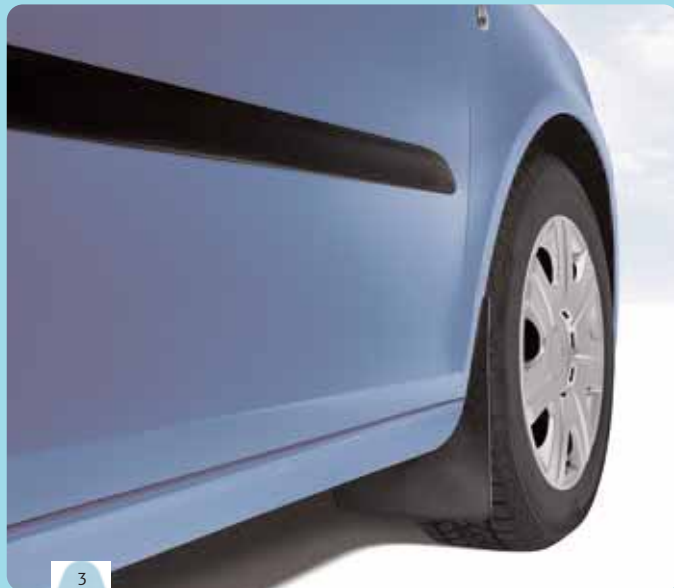

5. Foot mats, four-piece sets (DCA 770 003 - PA textile,
DCA 770 002 - PP textile, DCC 770 001 - rubber)
7. Unibag - multi-purpose portable bag (DMK 000 001)

6. Trunk grille (DMM 770 001)
8. Ski sack, for up to 4 pairs of skis (DMA 000 009)