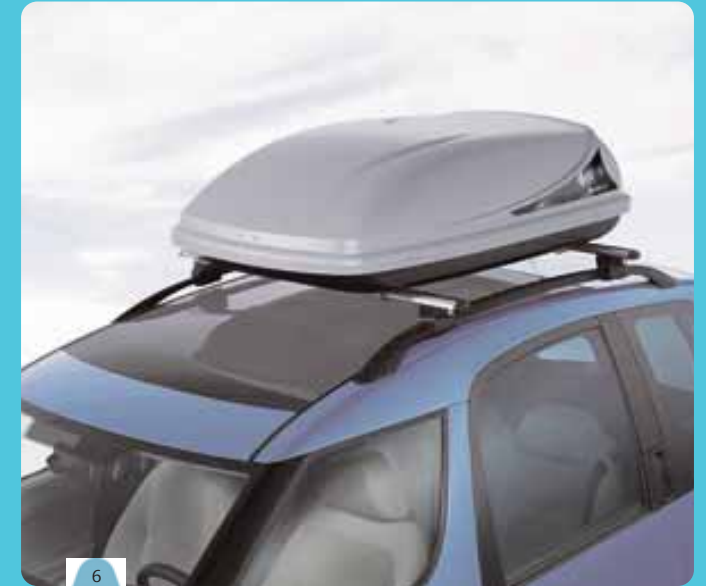

2. Detachable tow bar (EEA 770 001);
Tow bar electrics (EEA 700 001E4)
4. Luggage basket, includes fastening net and straps
(LBT 009 006)

1. Lockable bicycle carrier with aluminium profile (LBT 009 004)
3. Interior bicycle holder for 2 bicycles (LAH 770 002)

2. Lockable bicycle carrier (LBT 009 003A)
4. Bicycle carrier for a tow bar, capacity for 2 bicycles (LBT 009 005)

5. Lockable ski box for skis and snowboards, capacity up to 5 pairs of skis or 4 snowboards (LBT 009 001)
7. Lockable ski or snowboard rack with aluminium profile, capacity up to 4 pairs of skis or 2 snowboards (LBB 000 001)

6. Lockable luggage box, 360-litre capacity (LBT 009 002)
8. Lockable ski or snowboard rack, capacity up to 4 pairs of skis or 2 snowboards (LBT 071 027)