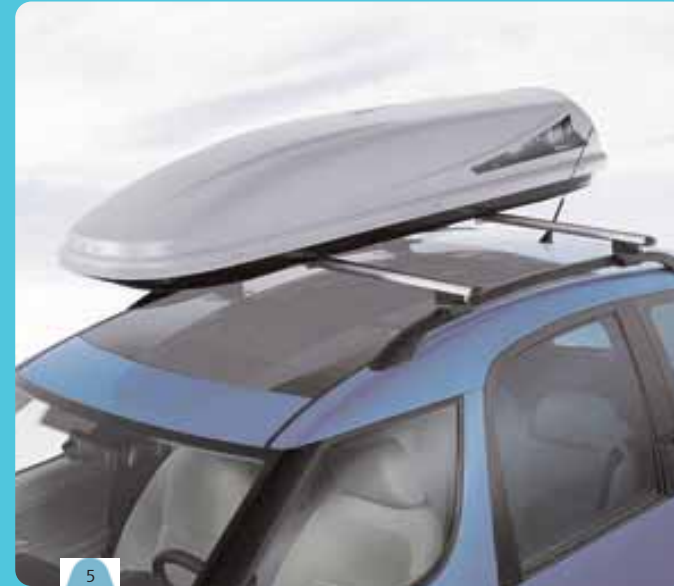

1. Roof railing (LAH 770 001); Transverse roof rack (LAS 620 002A)
3. Surfboard holder (LBT 009 007)

1. Lockable bicycle carrier with aluminium profile (LBT 009 004)
3. Interior bicycle holder for 2 bicycles (LAH 770 002)

2. Lockable bicycle carrier (LBT 009 003A)
4. Bicycle carrier for a tow bar, capacity for 2 bicycles (LBT 009 005)

5. Lockable ski box for skis and snowboards, capacity up to 5 pairs of skis or 4 snowboards (LBT 009 001)
7. Lockable ski or snowboard rack with aluminium profile, capacity up to 4 pairs of skis or 2 snowboards (LBB 000 001)

6. Lockable luggage box, 360-litre capacity (LBT 009 002)
8. Lockable ski or snowboard rack, capacity up to 4 pairs of skis or 2 snowboards (LBT 071 027)