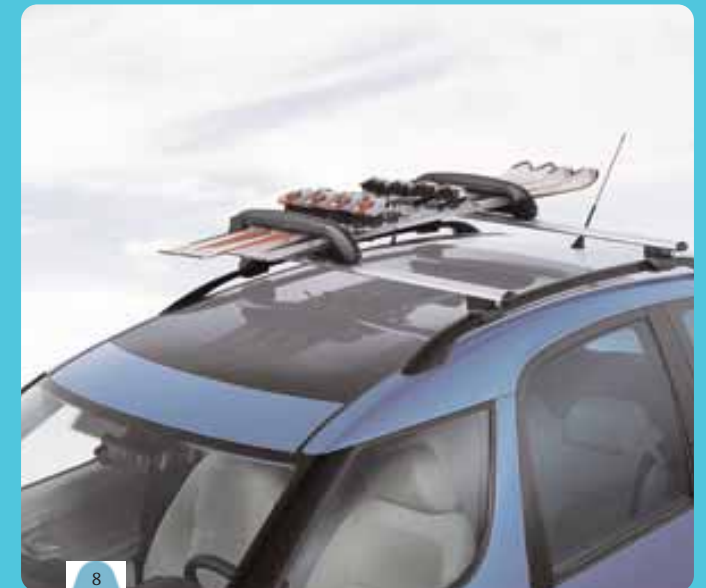

1. Lockable bicycle carrier with aluminium profile (LBT 009 004)
3. Interior bicycle holder for 2 bicycles (LAH 770 002)

2. Lockable bicycle carrier (LBT 009 003A)
4. Bicycle carrier for a tow bar, capacity for 2 bicycles (LBT 009 005)

5. Lockable ski box for skis and snowboards, capacity up to 5 pairs of skis or 4 snowboards (LBT 009 001)
7. Lockable ski or snowboard rack with aluminium profile, capacity up to 4 pairs of skis or 2 snowboards (LBB 000 001)

6. Lockable luggage box, 360-litre capacity (LBT 009 002)
8. Lockable ski or snowboard rack, capacity up to 4 pairs of skis or 2 snowboards (LBT 071 027)